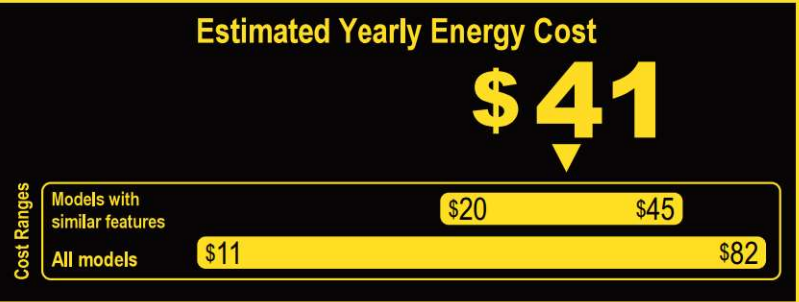

# ENERGYGUIDE

All-Refrigerator  
• Automatic Defrost

ELICAMEX S.A. De C.V.  
Model: EBD51SS1  
Capacity: 4.5 Cubic Feet

**Compare ONLY to other labels with yellow numbers.**  
Labels with yellow numbers are based on the same test procedures.